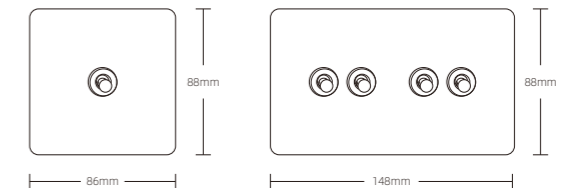

Reshaping from an artistic perspective
Extraordinary texture is on the verge

AI WEI series

	Insert key for power		4 gang 2 way switch(146) 250V/10A
	Shaver socket		6 gang 2 way switch(146) 250V/10A
	Human body induction foot lamp		4 gang 2 way switch(146) 250V/10A
	AC control		6 gang 2 way switch(146) 250V/10A
	Do Not Disturb, Please Clean, Door Bell		Double 13A 3 pin switched socket 250V/13A
	Single HDMI		Double 13A 3 pin switched socket+2USB 250V/13A
	Double HDMI		Double 3 pin MF switched socket 250V/13A
	Blank plate(3X3)		Double 3 pin MF switched socket+2USB 250V/13A
	Blank plate(3X6)		45A cooker unit 250V/13A+45A