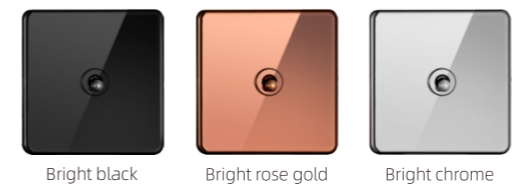

Reshaping from an artistic perspective
Extraordinary texture is on the verge

AI WEI series

	Insert key for power		4 gang 2 way switch(146) 250V/10A
	Shaver socket		6 gang 2 way switch(146) 250V/10A
	Human body induction foot lamp		4 gang 2 way switch(146) 250V/10A
	AC control		6 gang 2 way switch(146) 250V/10A
	Do Not Disturb, Please Clean, Door Bell		Double 13A 3 pin switched socket 250V/13A
	Single HDMI		Double 13A 3 pin switched socket+2USB 250V/13A
	Double HDMI		Double 3 pin MF switched socket 250V/13A
	Blank plate(3X3)		Double 3 pin MF switched socket+2USB 250V/13A
	Blank plate(3X6)		45A cooker unit 250V/13A+45A