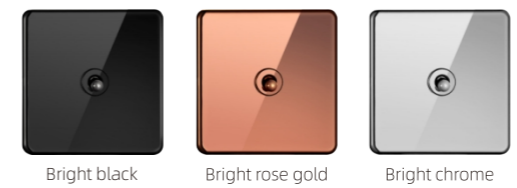

Reshaping from an artistic perspective
Extraordinary texture is on the verge

AI WEI series

	Insert key for power		4 gang 2 way switch(146) 250V/10A
	Shaver socket		6 gang 2 way switch(146) 250V/10A
	Human body induction foot lamp		4 gang 2 way switch(146) 250V/10A
	AC control		6 gang 2 way switch(146) 250V/10A
	Do Not Disturb, Please Clean, Door Bell		Double 13A 3 pin switched socket 250V/13A
	Single HDMI		Double 13A 3 pin switched socket+2USB 250V/13A
	Double HDMI		Double 3 pin MF switched socket 250V/13A
	Blank plate(3X3)		Double 3 pin MF switched socket+2USB 250V/13A
	Blank plate(3X6)		45A cooker unit 250V/13A+45A